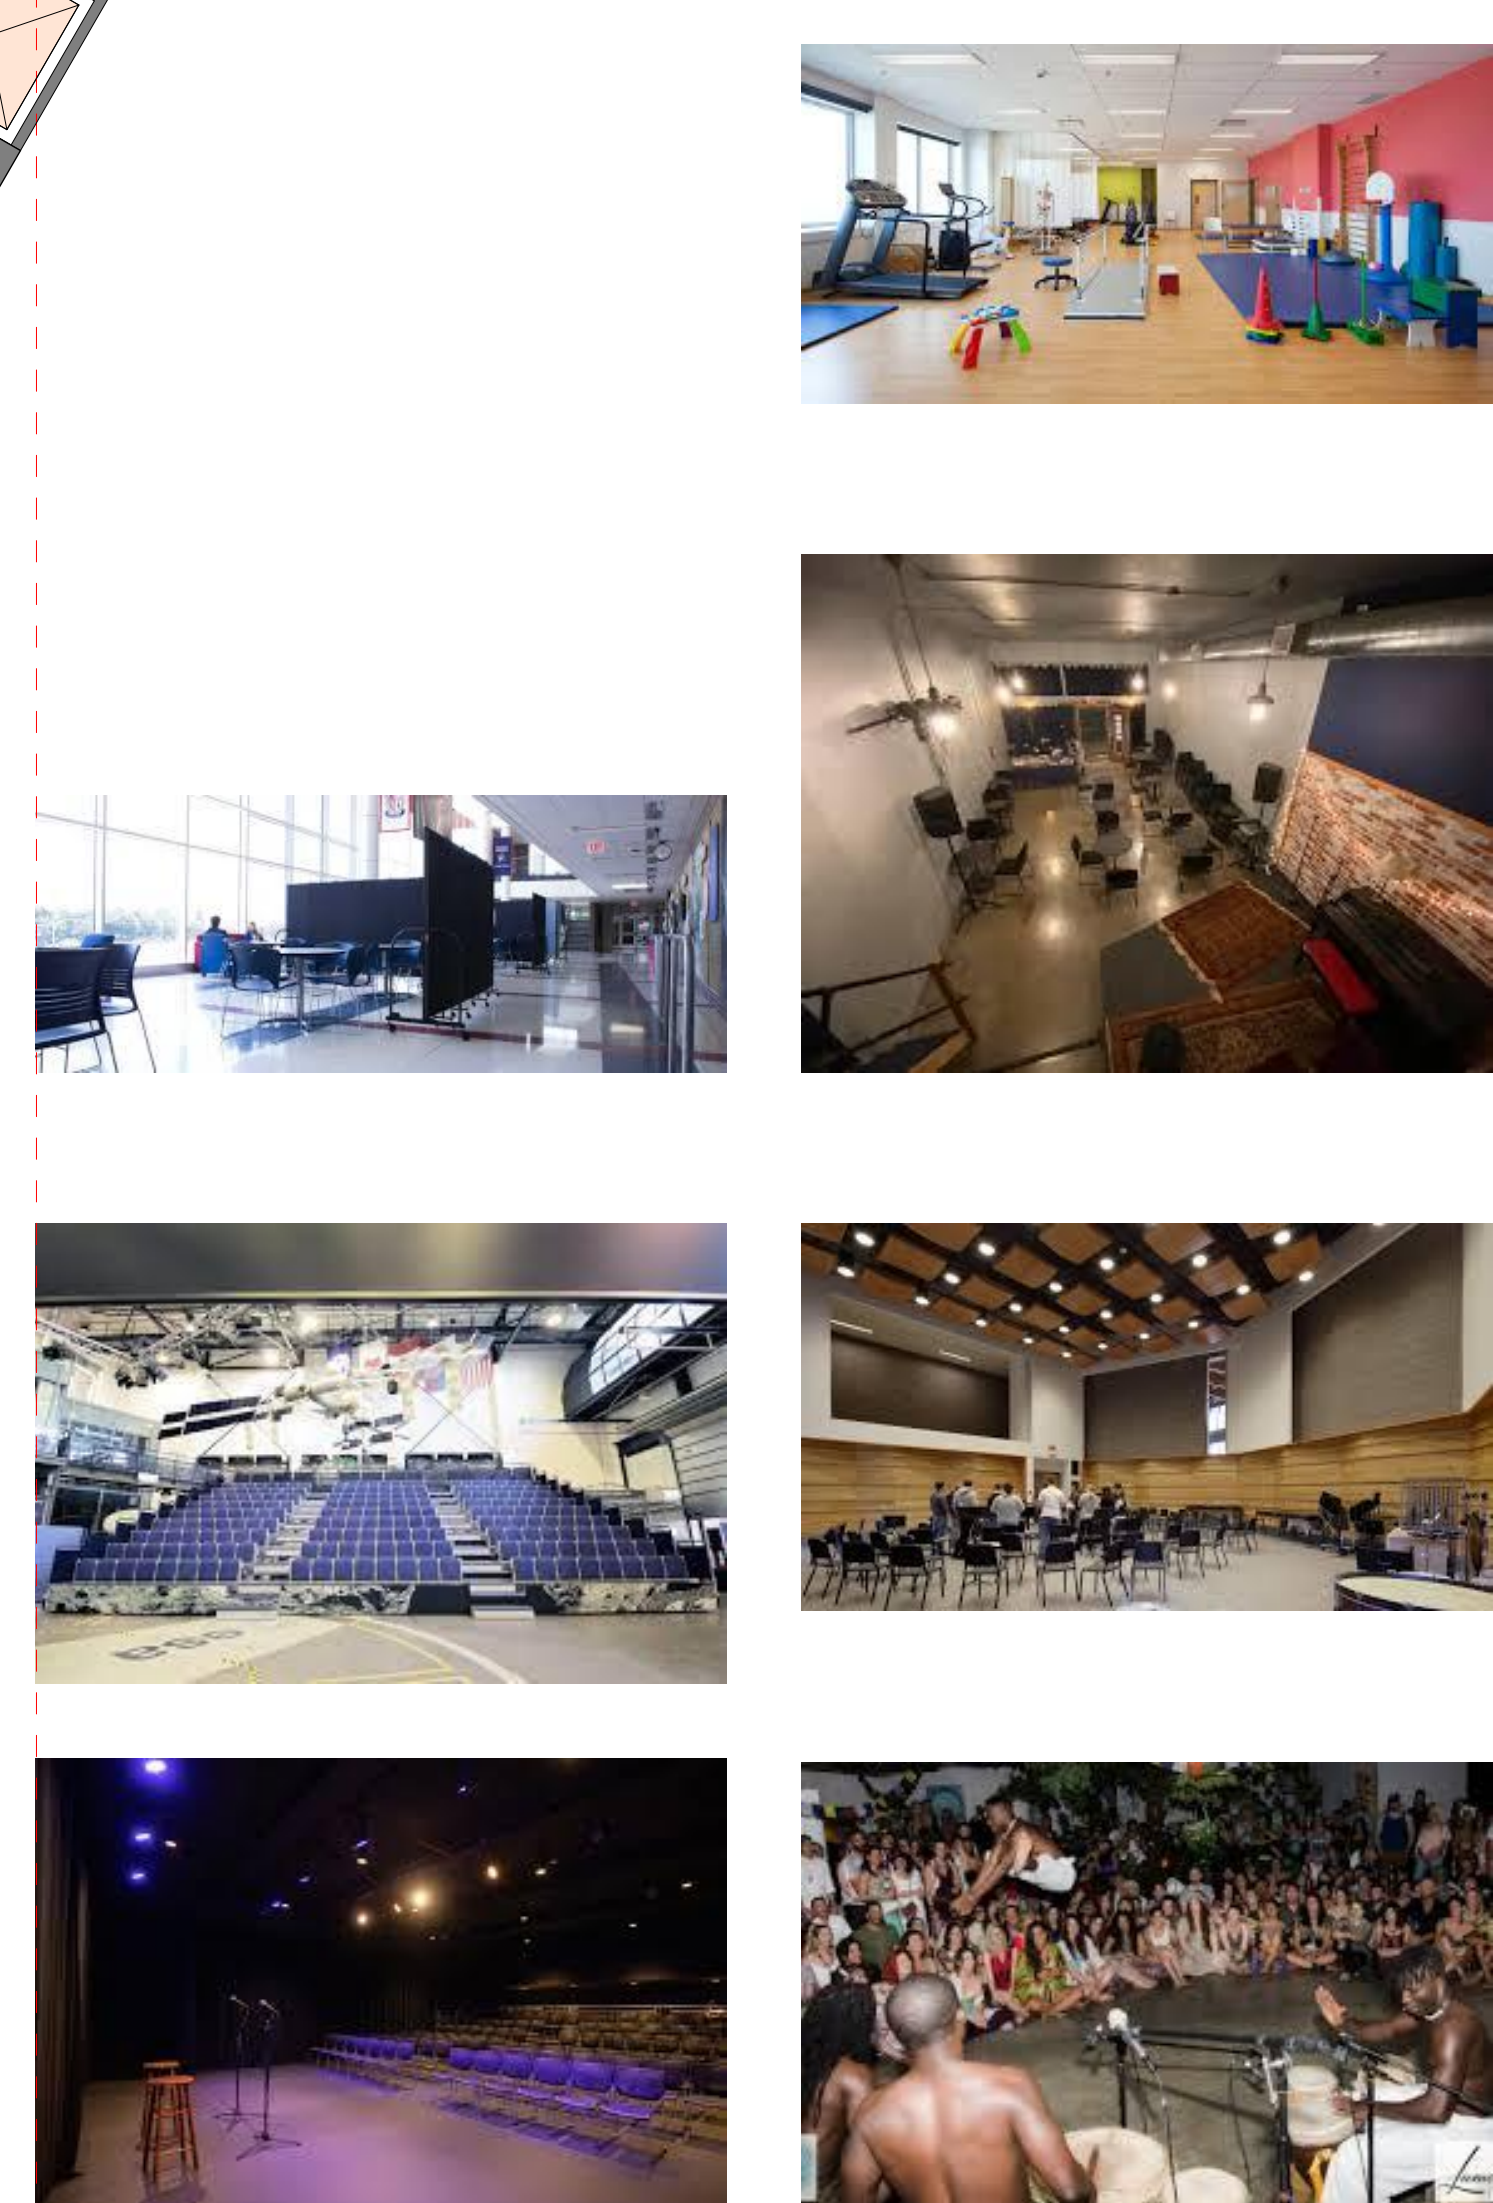

Platform Lift